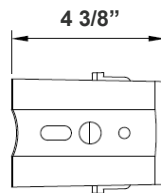

## Mounting Options:

**LFX-ASA**  
Adjustable Straight Arm  
3 1/3" x 7 7/8"

**LFX-YK**  
Yoke  
5 3/4" x 6" x 2"

**LFX-EXT**  
Straight Arm  
3 1/3" x 6 3/4" x 4 3/8"

**LFX-SF**  
Slip Fitter  
3 1/3" x 7 7/8"