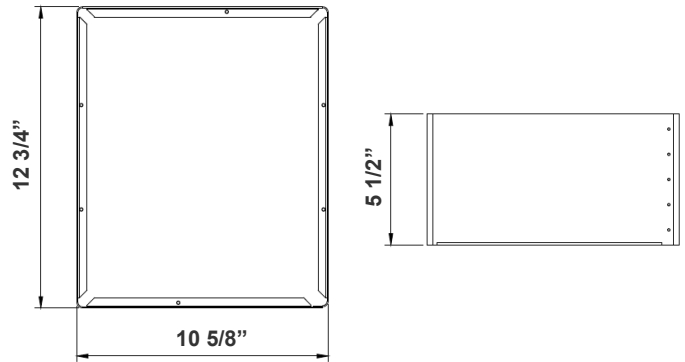

Note: \_\_\_\_\_ Type: \_\_\_\_\_

25 5/8"(H) x 12-3/4"(W) x 3-3/8"(D)

Ideal for general site lighting, alleys, loading docks, doorway, pathway, and parking areas.

**LF-SHROUD-F**  
 Shroud  
 12 5/8" x 10 5/8" x 5 1/2"

**LF-SHROUD-G**  
 Full-Glare Shroud  
 12 3/4" x 10 5/8" x 5 1/2"

**COLOR CHART:** \* Choose from one of our Premium Colors with no set-up fee.

**Gloss:**