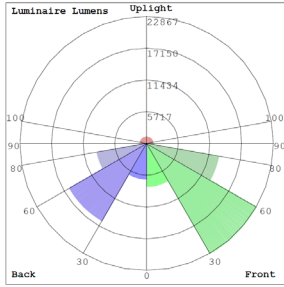

Photometrics: LFX-XXL-300-600W-50K-480V

600W 5000K BUG Rating: B4-U0-G4