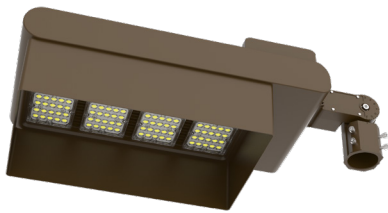

LF-SHROUD-G
Full-Glare Shroud
12 3/4" x 10 5/8" x 5 1/2"