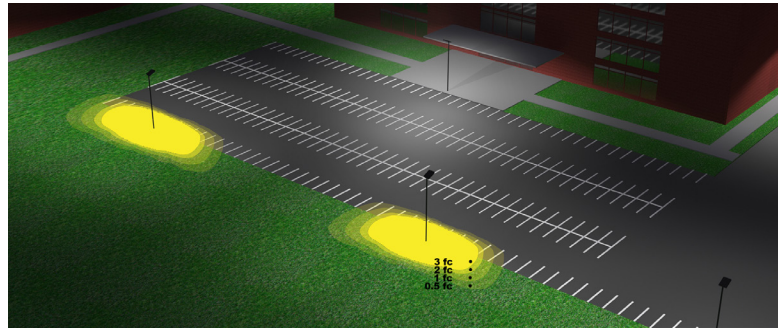

600W 5000K Area 65'x 115' Mounting Height: 20'

Other Views:

Side View

Bottom View

Performance Table: LFX-XXL-300-600W-50K-480V

MODEL NO.	Wattage	Voltage	Lumens	Color Temp.	BUG Rating	LPW
LFX-XXL-300-600W-50K-480V	300W	480V	42000	5000K	B5-U5-G5	140
	400W		56000			
	500W		70000			
	600W		84000			

Sample Ordering

Model Size Min.Wattage Max.Wattage Color Temp. Voltage

LFX - XXL - 300 - 600W - 50K - 480V
50K = 5000K

Factory-Installed Options

Blank = No Factory Installed Options
OPT-LF3-PCK-480V = Twist-Lock Photocell

SENSOR AND REMOTE CONTROL OPTIONS

Example:

1. LFX-XXL-300-600W-50K-480V

(For LFX 600W 5000K fixture 480V)

2. LFX-XXL-300-600W-50K-480V
WEC-8RC

(For LFX 600W 5000K fixture 480V)
(For Remote Control)

WESTGATE

Phone: (877) 805-2252 | Fax: (877) 805-2252
www.westgatemfg.com