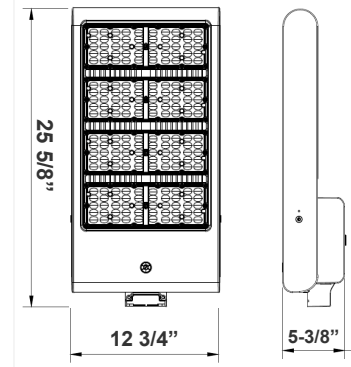

Note: \_\_\_\_\_ Type: \_\_\_\_\_

25 5/8"(H) x 12-3/4"(W) x 3-3/8"(D)

Ideal for general site lighting, alleys, loading docks, doorway, pathway, and parking areas.