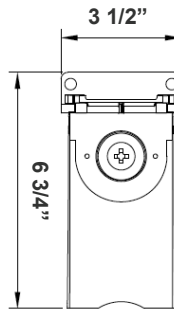

Note: \_\_\_\_\_ Type: \_\_\_\_\_

25 5/8"(H) x 12-3/4"(W) x 3-3/8"(D)

Ideal for general site lighting, alleys, loading docks, doorway, pathway, and parking areas.

## Mounting Options:

**LFX-ASA**  
Adjustable Straight Arm  
3 1/3" x 7 7/8"

**LFX-YK**  
Yoke  
5 3/4" x 6" x 2"

**LFX-EXT**  
Straight Arm  
3 1/3" x 6 3/4" x 4 3/8"

**LFX-SF**  
Slip Fitter  
3 1/3" x 7 7/8"