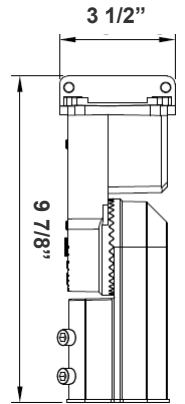

## Mounting Options:

**LFX-ASA**  
Adjustable Straight Arm  
3 1/3" x 7 7/8"

**LFX-YK**  
Yoke  
5 3/4" x 6" x 2"

**LFX-EXT**  
Straight Arm  
3 1/3" x 6 3/4" x 4 3/8"

**LFX-SF**  
Slip Fitter  
3 1/3" x 7 7/8"