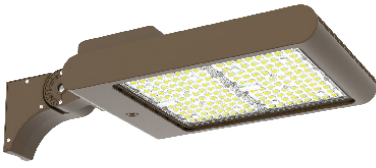

## Example:

1. LFX-XXL-300-600W-50K-480V

(For LFX 600W 5000K fixture 480V)

2. LFX-XXL-300-600W-50K-480V  
WEC-8RC

(For LFX 600W 5000K fixture 480V)  
(For Remote Control)

**WESTGATE**

Phone: (877) 805-2252 | Fax: (877) 805-2252  
www.westgatemfg.com

## Mounting Options:

**LFX-ASA**  
Adjustable Straight Arm  
3 1/3" x 7 7/8"

**LFX-YK**  
Yoke  
5 3/4" x 6" x 2"

**LFX-EXT**  
Straight Arm  
3 1/3" x 6 3/4" x 4 3/8"

**LFX-SF**  
Slip Fitter  
3 1/3" x 7 7/8"