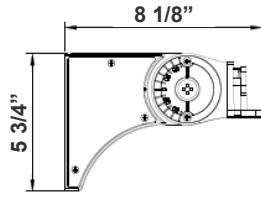

Note: \_\_\_\_\_ Type: \_\_\_\_\_

25 5/8"(H) x 12-3/4"(W) x 3-3/8"(D)

Ideal for general site lighting, alleys, loading docks, doorway, pathway, and parking areas.

## Mounting Options:

**LFX-ASA**  
Adjustable Straight Arm  
3 1/3" x 7 7/8"

**LFX-YK**  
Yoke  
5 3/4" x 6" x 2"

**LFX-EXT**  
Straight Arm  
3 1/3" x 6 3/4" x 4 3/8"

**LFX-SF**  
Slip Fitter  
3 1/3" x 7 7/8"