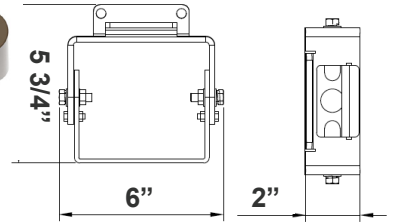

## Mounting Options:

**LFX-ASA**  
Adjustable Straight Arm  
3 1/3" x 7 7/8"

**LFX-YK**  
Yoke  
5 3/4" x 6" x 2"

**LFX-EXT**  
Straight Arm  
3 1/3" x 6 3/4" x 4 3/8"

**LFX-SF**  
Slip Fitter  
3 1/3" x 7 7/8"