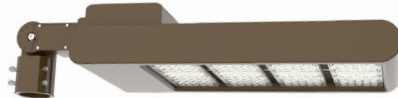

## Mounting Options:

**LFX-ASA**  
Adjustable Straight Arm  
3 1/3" x 7 7/8"

**LFX-YK**  
Yoke  
5 3/4" x 6" x 2"

**LFX-EXT**  
Straight Arm  
3 1/3" x 6 3/4" x 4 3/8"

**LFX-SF**  
Slip Fitter  
3 1/3" x 7 7/8"