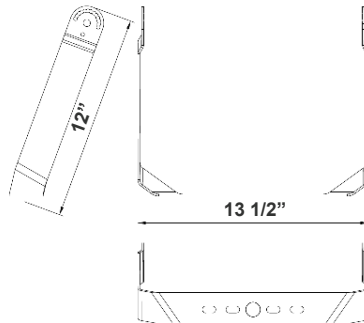

Mounting Options:

LFX-YK
Yoke
5 3/4" x 6" x 2"

LFX-EXT
Straight Arm
3 1/3" x 6 3/4" x 4 3/8"

LFX-SF
Slip Fitter
3 1/3" x 7 7/8"