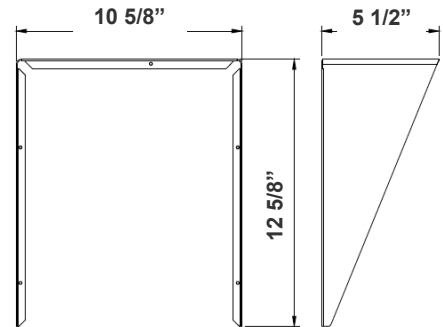

Note: \_\_\_\_\_ Type: \_\_\_\_\_

25 5/8"(H) x 12-3/4"(W) x 3-3/8"(D)

Ideal for general site lighting, alleys, loading docks, doorway, pathway, and parking areas.

## Mounting Options:

**LFX-ASA**  
Adjustable Straight Arm  
3 1/3" x 7 7/8"

**LFX-YK**  
Yoke  
5 3/4" x 6" x 2"

**LFX-EXT**  
Straight Arm  
3 1/3" x 6 3/4" x 4 3/8"

**LFX-SF**  
Slip Fitter  
3 1/3" x 7 7/8"

**LFX-TR-B**  
U Bracket  
13 1/2" x 12"

**Color Options:** LFX-XXL-300-600W-50K-480V  
 Custom Color Available

Black    Silver    White    **Dark Bronze**    Green    Red    Yellow  
 Default color

**Shroud & Wire Guard:** LFX-XXL-300-600W-50K-480V

**LF-SHROUD-F**  
 Shroud  
 12 5/8" x 10 5/8" x 5 1/2"

**LF-SHROUD-G**  
 Full-Glare Shroud  
 12 3/4" x 10 5/8" x 5 1/2"

**COLOR CHART:** \* Choose from one of our Premium Colors with no set-up fee.

**Gloss:**