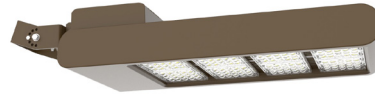

## Mounting Options:

**LFX-ASA**  
Adjustable Straight Arm  
3 1/3" x 7 7/8"

**LFX-YK**  
Yoke  
5 3/4" x 6" x 2"

**LFX-EXT**  
Straight Arm  
3 1/3" x 6 3/4" x 4 3/8"

**LFX-SF**  
Slip Fitter  
3 1/3" x 7 7/8"